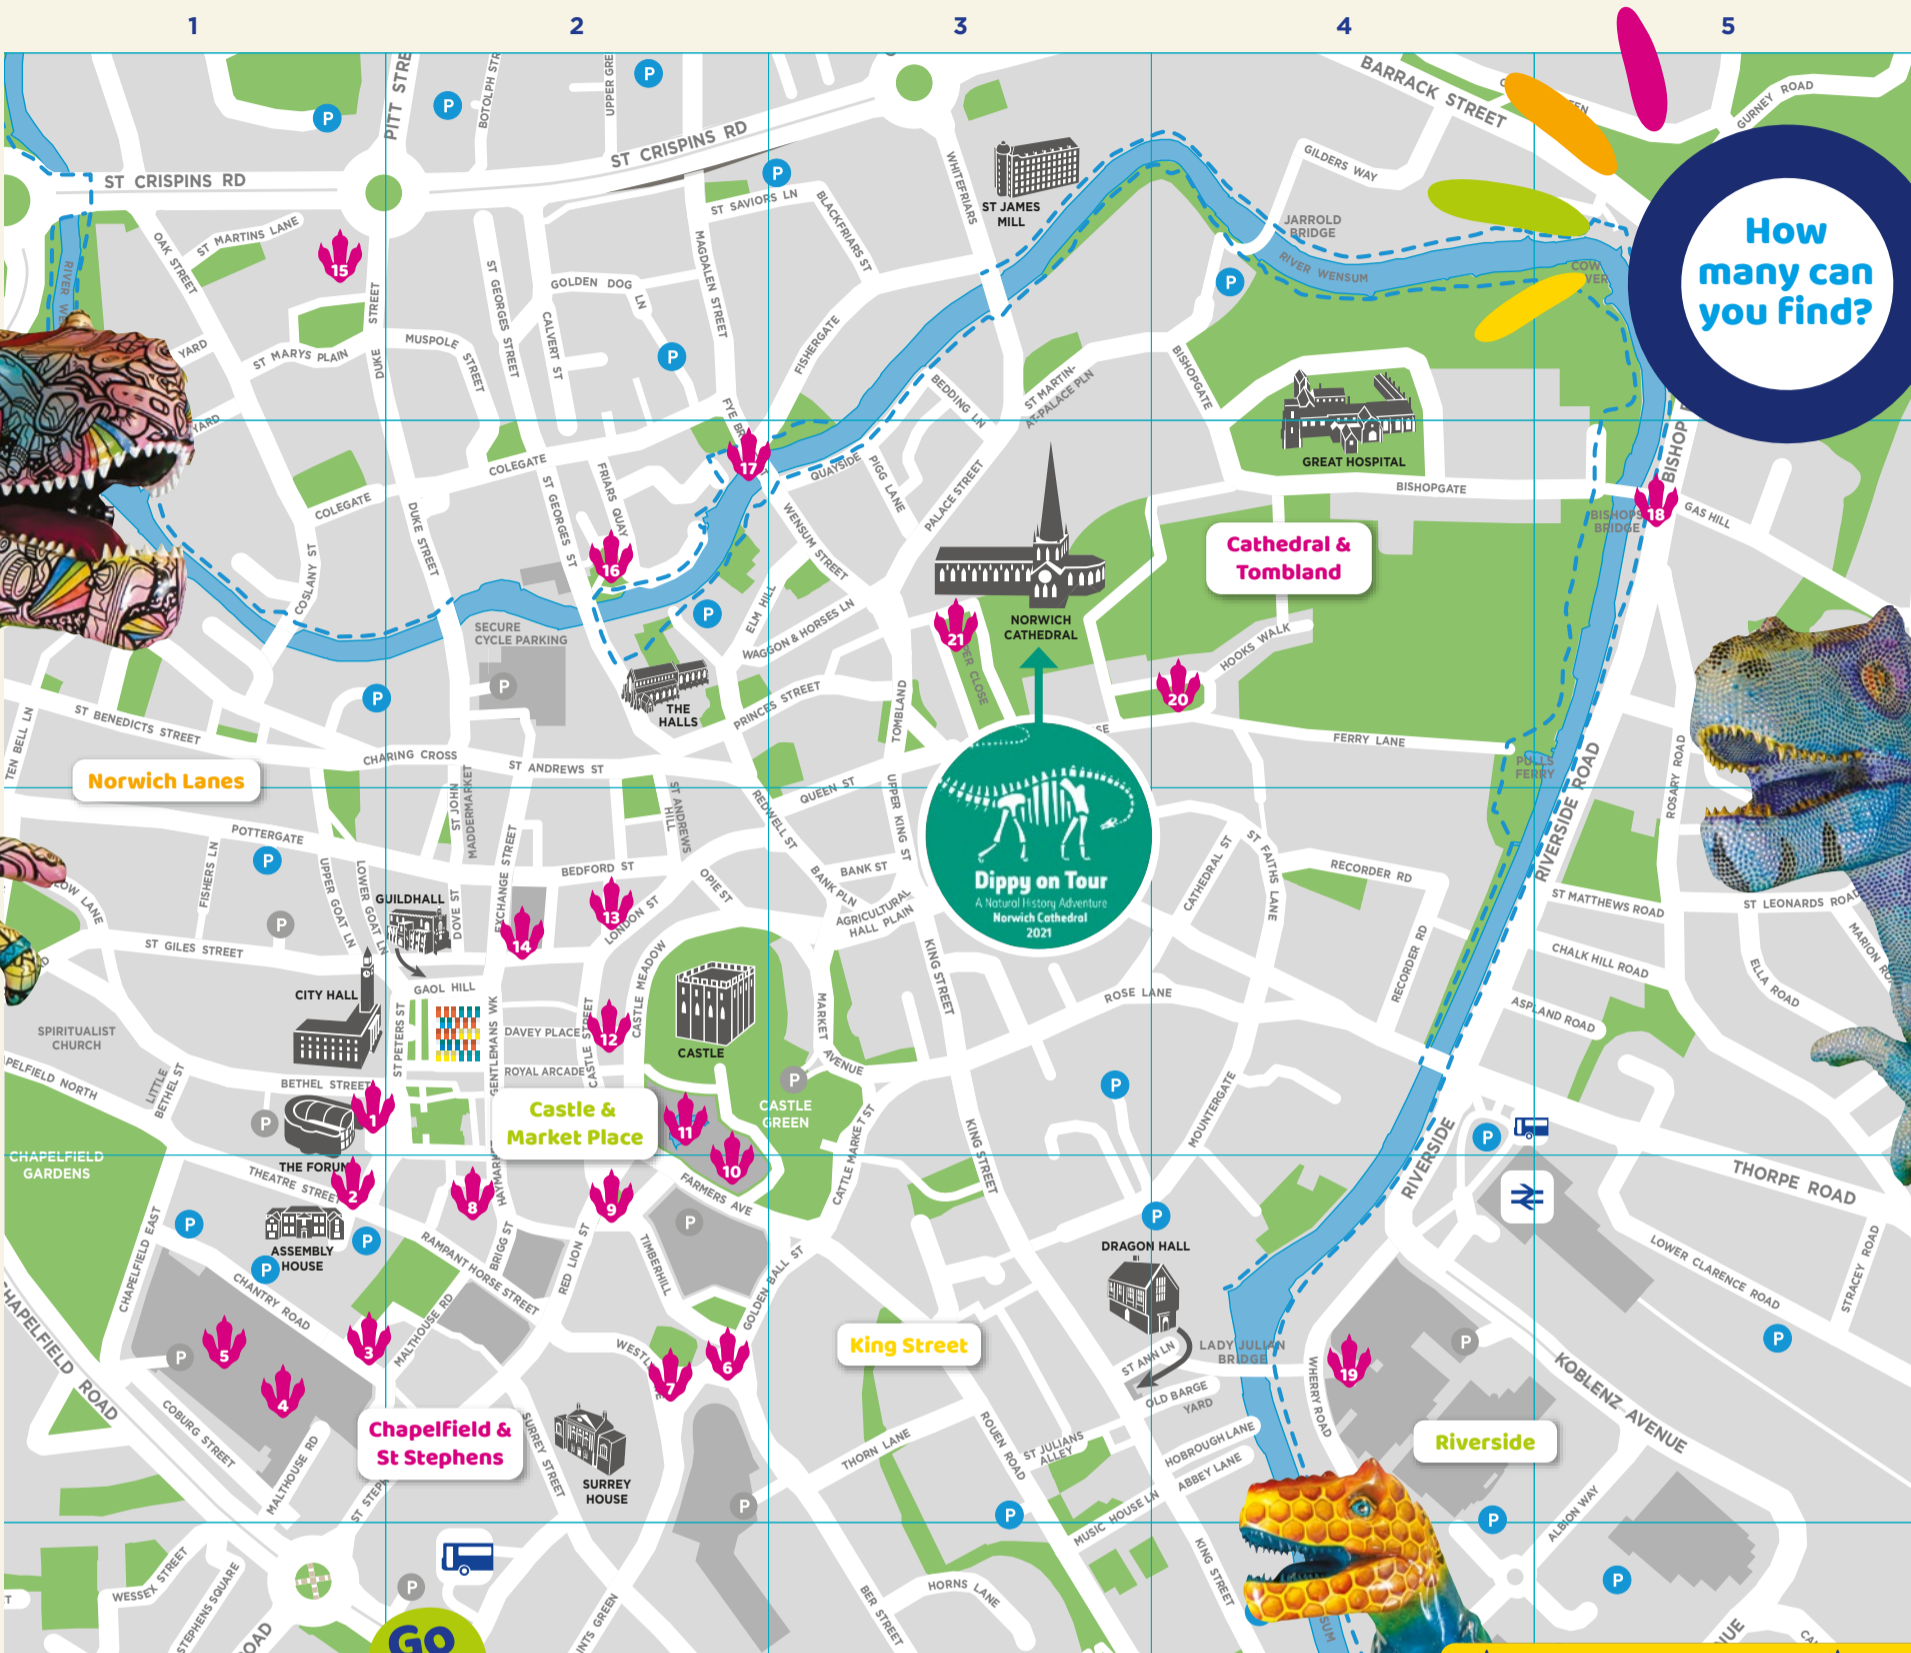

Discover Norwich by going on a T.rex trail!

For 9 weeks this summer, hunt the 21 T.riffic T.rex that bring colour and creativity to the streets of Norwich. Enjoy everything our fine city has to offer, while discovering the colourful characters. The trail aims to raise awareness and vital funds for Break, please donate.

GoGo on a T.rex trail
12 July – 11 September

How many can you find?

© Crown Copyright and database right 2015. Ordnance Survey 100019747.

Text or Scan to Donate

Text TREX to 70085 to donate £3 or scan the QR code

Texts cost £3 plus one standard rate message. All proceeds raised go to Break

WARNING

The T.rex are highly photogenic! Share your photos of the T.rex on social media using #GoGoDiscover.

Remember to take care when getting snaps and selfies, and please do not climb on the sculptures or damage them. If you spot a poorly sculpture, please leave a message on our helpline by calling 01603 670100